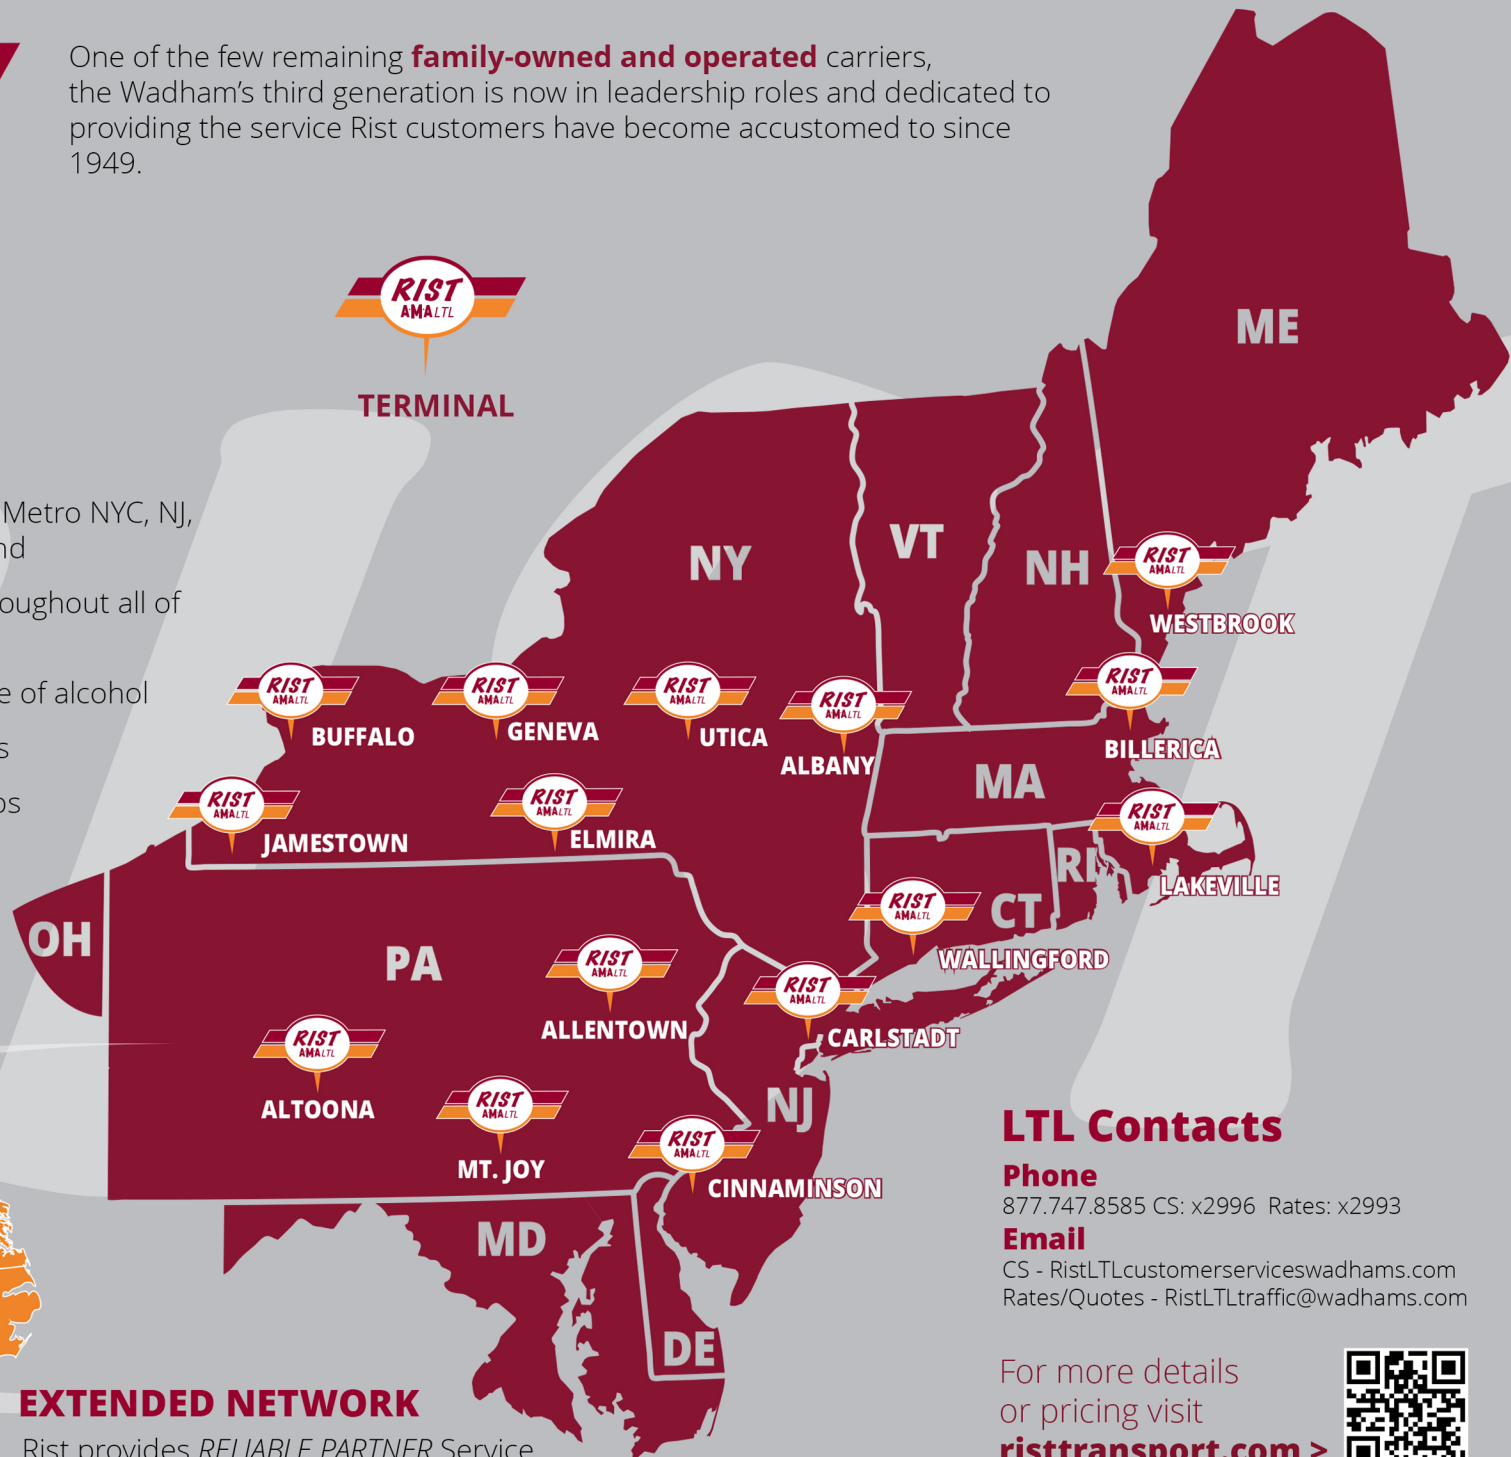

**RIST**  
AM LTL

One of the few remaining **family-owned and operated** carriers, the Wadham's third generation is now in leadership roles and dedicated to providing the service Rist customers have become accustomed to since 1949.

## LTL SERVICES

- Guaranteed delivery options
- Appointment deliveries
- Inside deliveries
- Next day service between NY State, Metro NYC, NJ, Eastern PA, and parts of New England
- LTL & Truckload alcohol permits throughout all of New England, NY, NJ, and PA
- ABC licensing for warehouse storage of alcohol
- Power liftgate pickups and deliveries
- Airport and container station pickups

Southeast  
Avertit Express

## EXTENDED NETWORK

Rist provides *RELIABLE PARTNER* Service from our Northeast footprint to the Midwest and Mid-Atlantic regions.