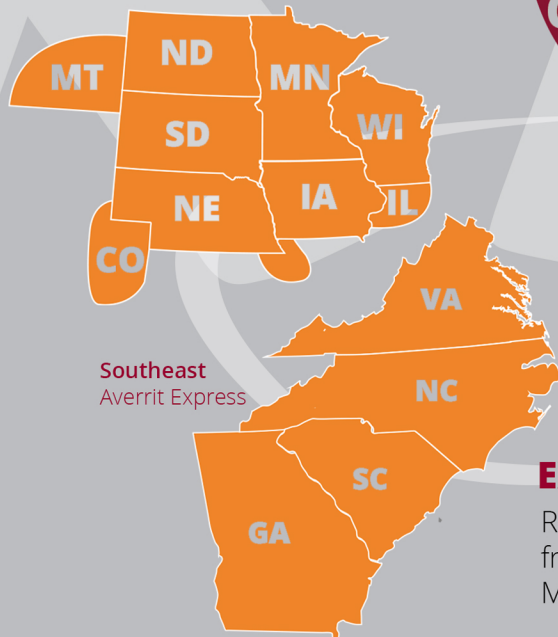

**RIST**  
AM LTL

One of the few remaining **family-owned and operated** carriers, the Wadham's third generation is now in leadership roles and dedicated to providing the service Rist customers have become accustomed to since 1949.

## LTL SERVICES

- Guaranteed delivery options
- Appointment deliveries
- Inside deliveries
- Next day service between NY State, Metro NYC, NJ, Eastern PA, and parts of New England
- LTL & Truckload alcohol permits throughout all of New England, NY, NJ, and PA
- ABC licensing for warehouse storage of alcohol
- Power liftgate pickups and deliveries
- Airport and container station pickups

Southeast  
Avertit Express

## EXTENDED NETWORK

Rist provides *RELIABLE PARTNER* Service from our Northeast footprint to the Midwest and Mid-Atlantic regions.