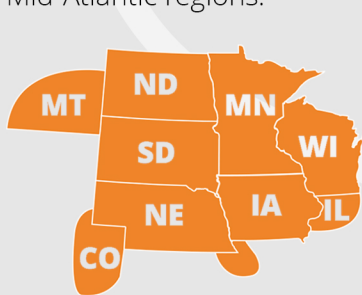

the **CARRIER of CHOICE**

One of the few remaining **family-owned and operated** carriers, the third generation of the Wadham family is now in leadership roles and is dedicated to providing the service Rist customers have been accustomed to since 1949.

EXTENDED NETWORK

Rist provides *RELIABLE PARTNER* Service from our Northeast footprint to the Midwest and Mid-Atlantic regions.

Midwest
Magnum Transport

Southeast
Averrit Express

LTL SERVICES

- Guaranteed delivery options
- Next day service between NY State, Metro NYC, NJ, Eastern PA, and parts of New England
- Appointment deliveries
- Inside deliveries
- LTL alcohol permits throughout all of New England, NY, NJ, and PA
- Power liftgate pickups and deliveries
- Airport and container station pickups
- Haz-Mat