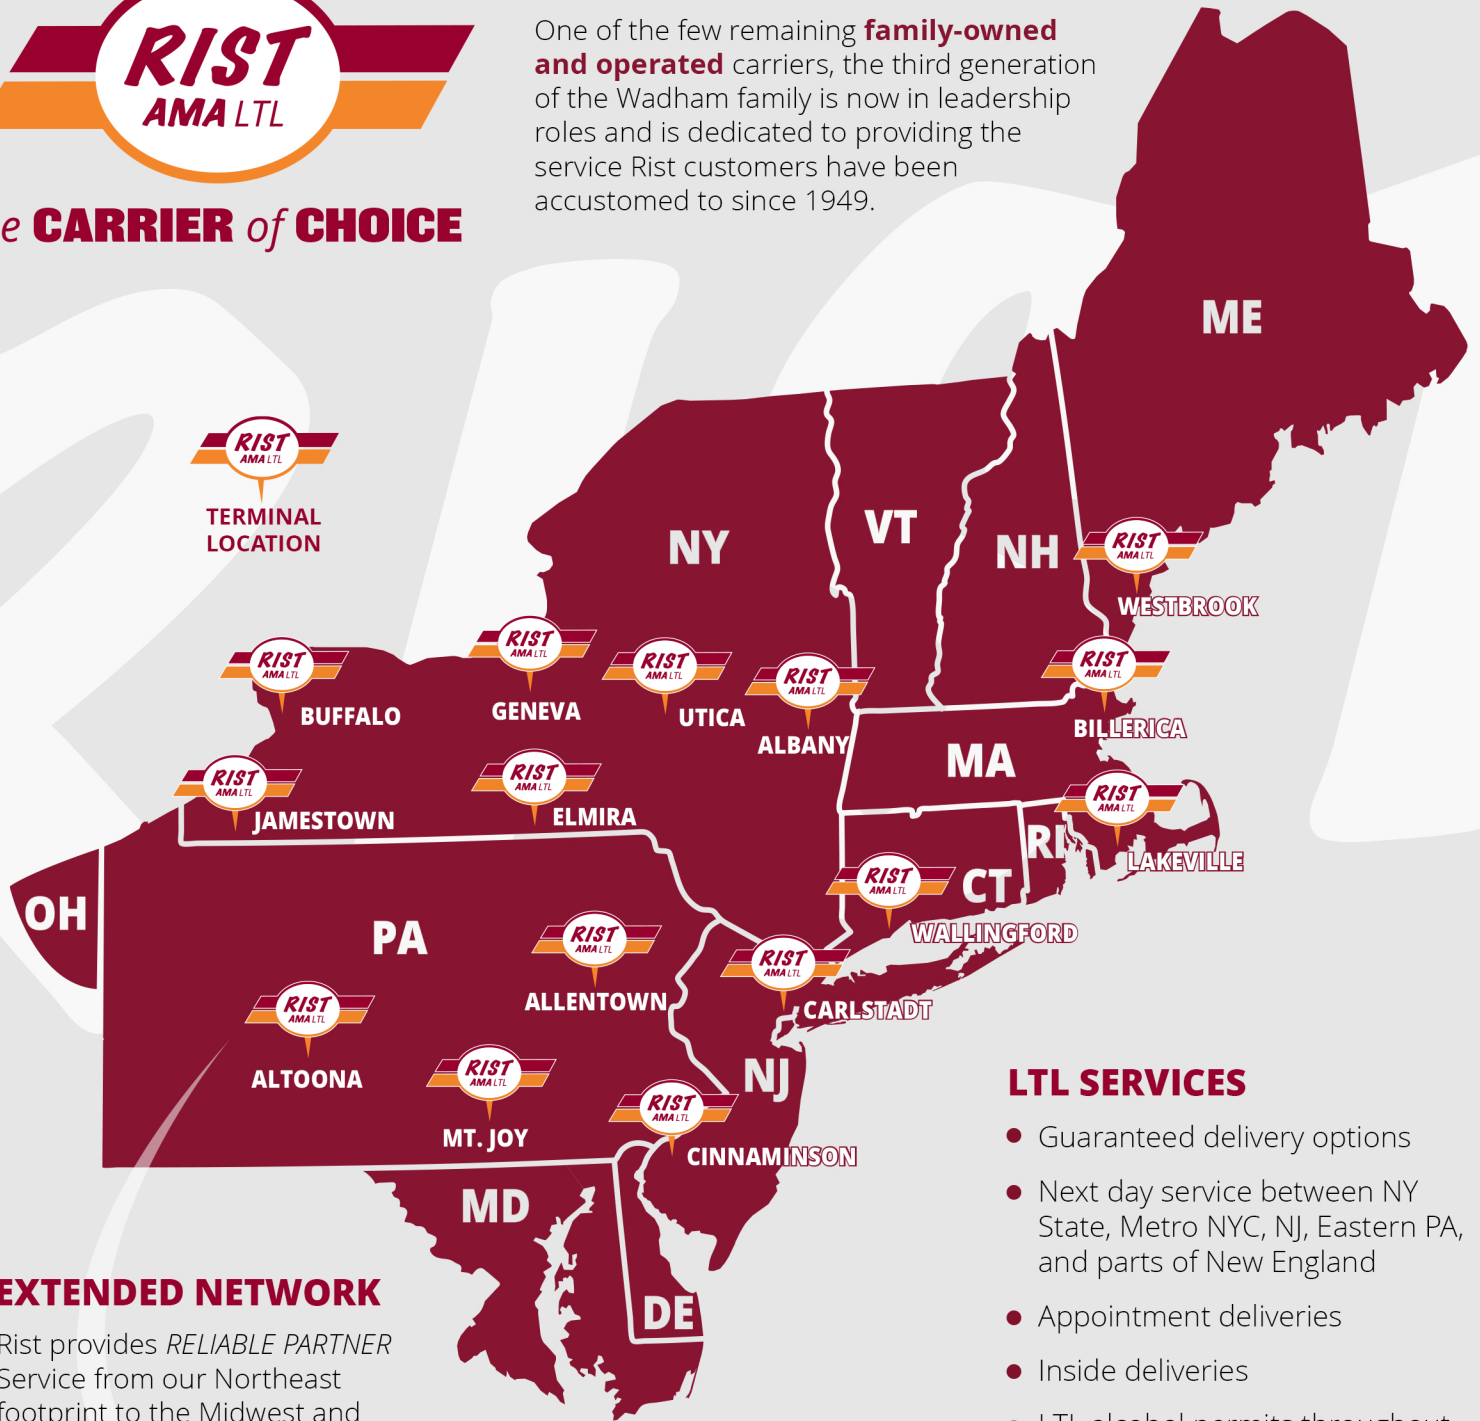

the **CARRIER of CHOICE**

One of the few remaining **family-owned and operated** carriers, the third generation of the Wadham family is now in leadership roles and is dedicated to providing the service Rist customers have been accustomed to since 1949.

EXTENDED NETWORK

Rist provides *RELIABLE PARTNER* Service from our Northeast footprint to the Midwest and Mid-Atlantic regions.

Midwest
Magnum Transport

Southeast
Averrit Express

LTL SERVICES

- Guaranteed delivery options
- Next day service between NY State, Metro NYC, NJ, Eastern PA, and parts of New England
- Appointment deliveries
- Inside deliveries
- LTL alcohol permits throughout all of New England, NY, NJ, and PA
- Power liftgate pickups and deliveries
- Airport and container station pickups
- Haz-Mat